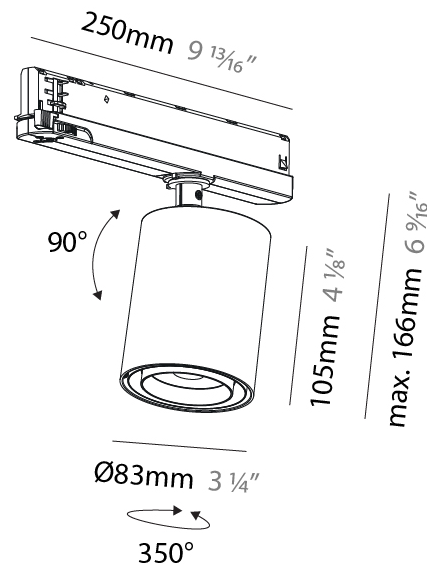

OPTICAL

Reflector°: Adjustable 14 - 44
 Adjustability: Rotational 360°; Tilt 90° (±45°)

RATINGS AND CERTIFICATIONS

Certified By: Certified for North American Standards
 IP rating: IP20

CENTRIQ IN FLEX TRACK