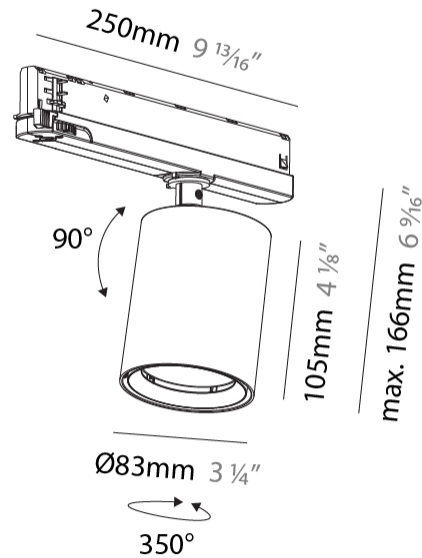

GENERAL

Series: Centriq
Subseries: Centriq In
Brand: Prolicht
Division: Architectural
Mounting Type: Track
Mounting Location: Ceiling
Subcategory: Spots

PHYSICAL

Shape: Cylinder
Diameter (mm): 83
Diameter (in): 3 1/4
Length (mm): 250
Length (in): 9 13/16
Height (mm): 166
Height (in): 6 9/16
Light Distribution: Adjustable / Direct
Weight (kg): 0.6
Fixture Finish: SSR / BKV / CWI / CRY / HAB / LAG / UFT / ITA / RUA / RUR / MIC / FTG / MYG / TWT / LOD / PUS / FRO / FUP / KIA / POP / BLS / SPG / MEY / GOH / GUM / CHC / COM / ABZ / JAG / OBR / MOS / ROR
Holder Finish: WHI / BLK
Accent Finish: SSR / BKV / CWI / CRY / HAB / LAG / UFT / ITA / RUA / RUR / MIC / FTG / MYG / TWT / LOD / PUS / FRO / FUP / KIA / POP / BLS / SPG / MEY / GOH / GUM / CHC / COM / ABZ / JAG
Fixture Material: Aluminum

ELECTRICAL

Lamp Type: LED (Zhaga Standard)
Input Wattage (W): 26
Total Output Wattage (W): 23.7
Dimming: Non-Dimmable / 0-10V Dimming
Driver Included: Yes
Driver Location: Integrated
Driver Type: Constant Current - 120Vac
Driver Class: Class 2
Input Voltage (V): 120

LED

Number of LEDs: 1
Color Temperature (°K): 2700 / 3000 / 3500 / 4000
Max. Delivered Lumen (lm): 1975 / 2056 / 2145 / 2245
Nominal Lumen (lm): 2429 / 2529 / 2638 / 2761
CRI: >90 CRI
Lamp Life (hrs): 50000

OPTICAL

Optic°: 12
Adjustability: Rotational 360°; Tilt 90° (±45°)

RATINGS AND CERTIFICATIONS

Certified By: Certified for North American Standards
IP rating: IP20